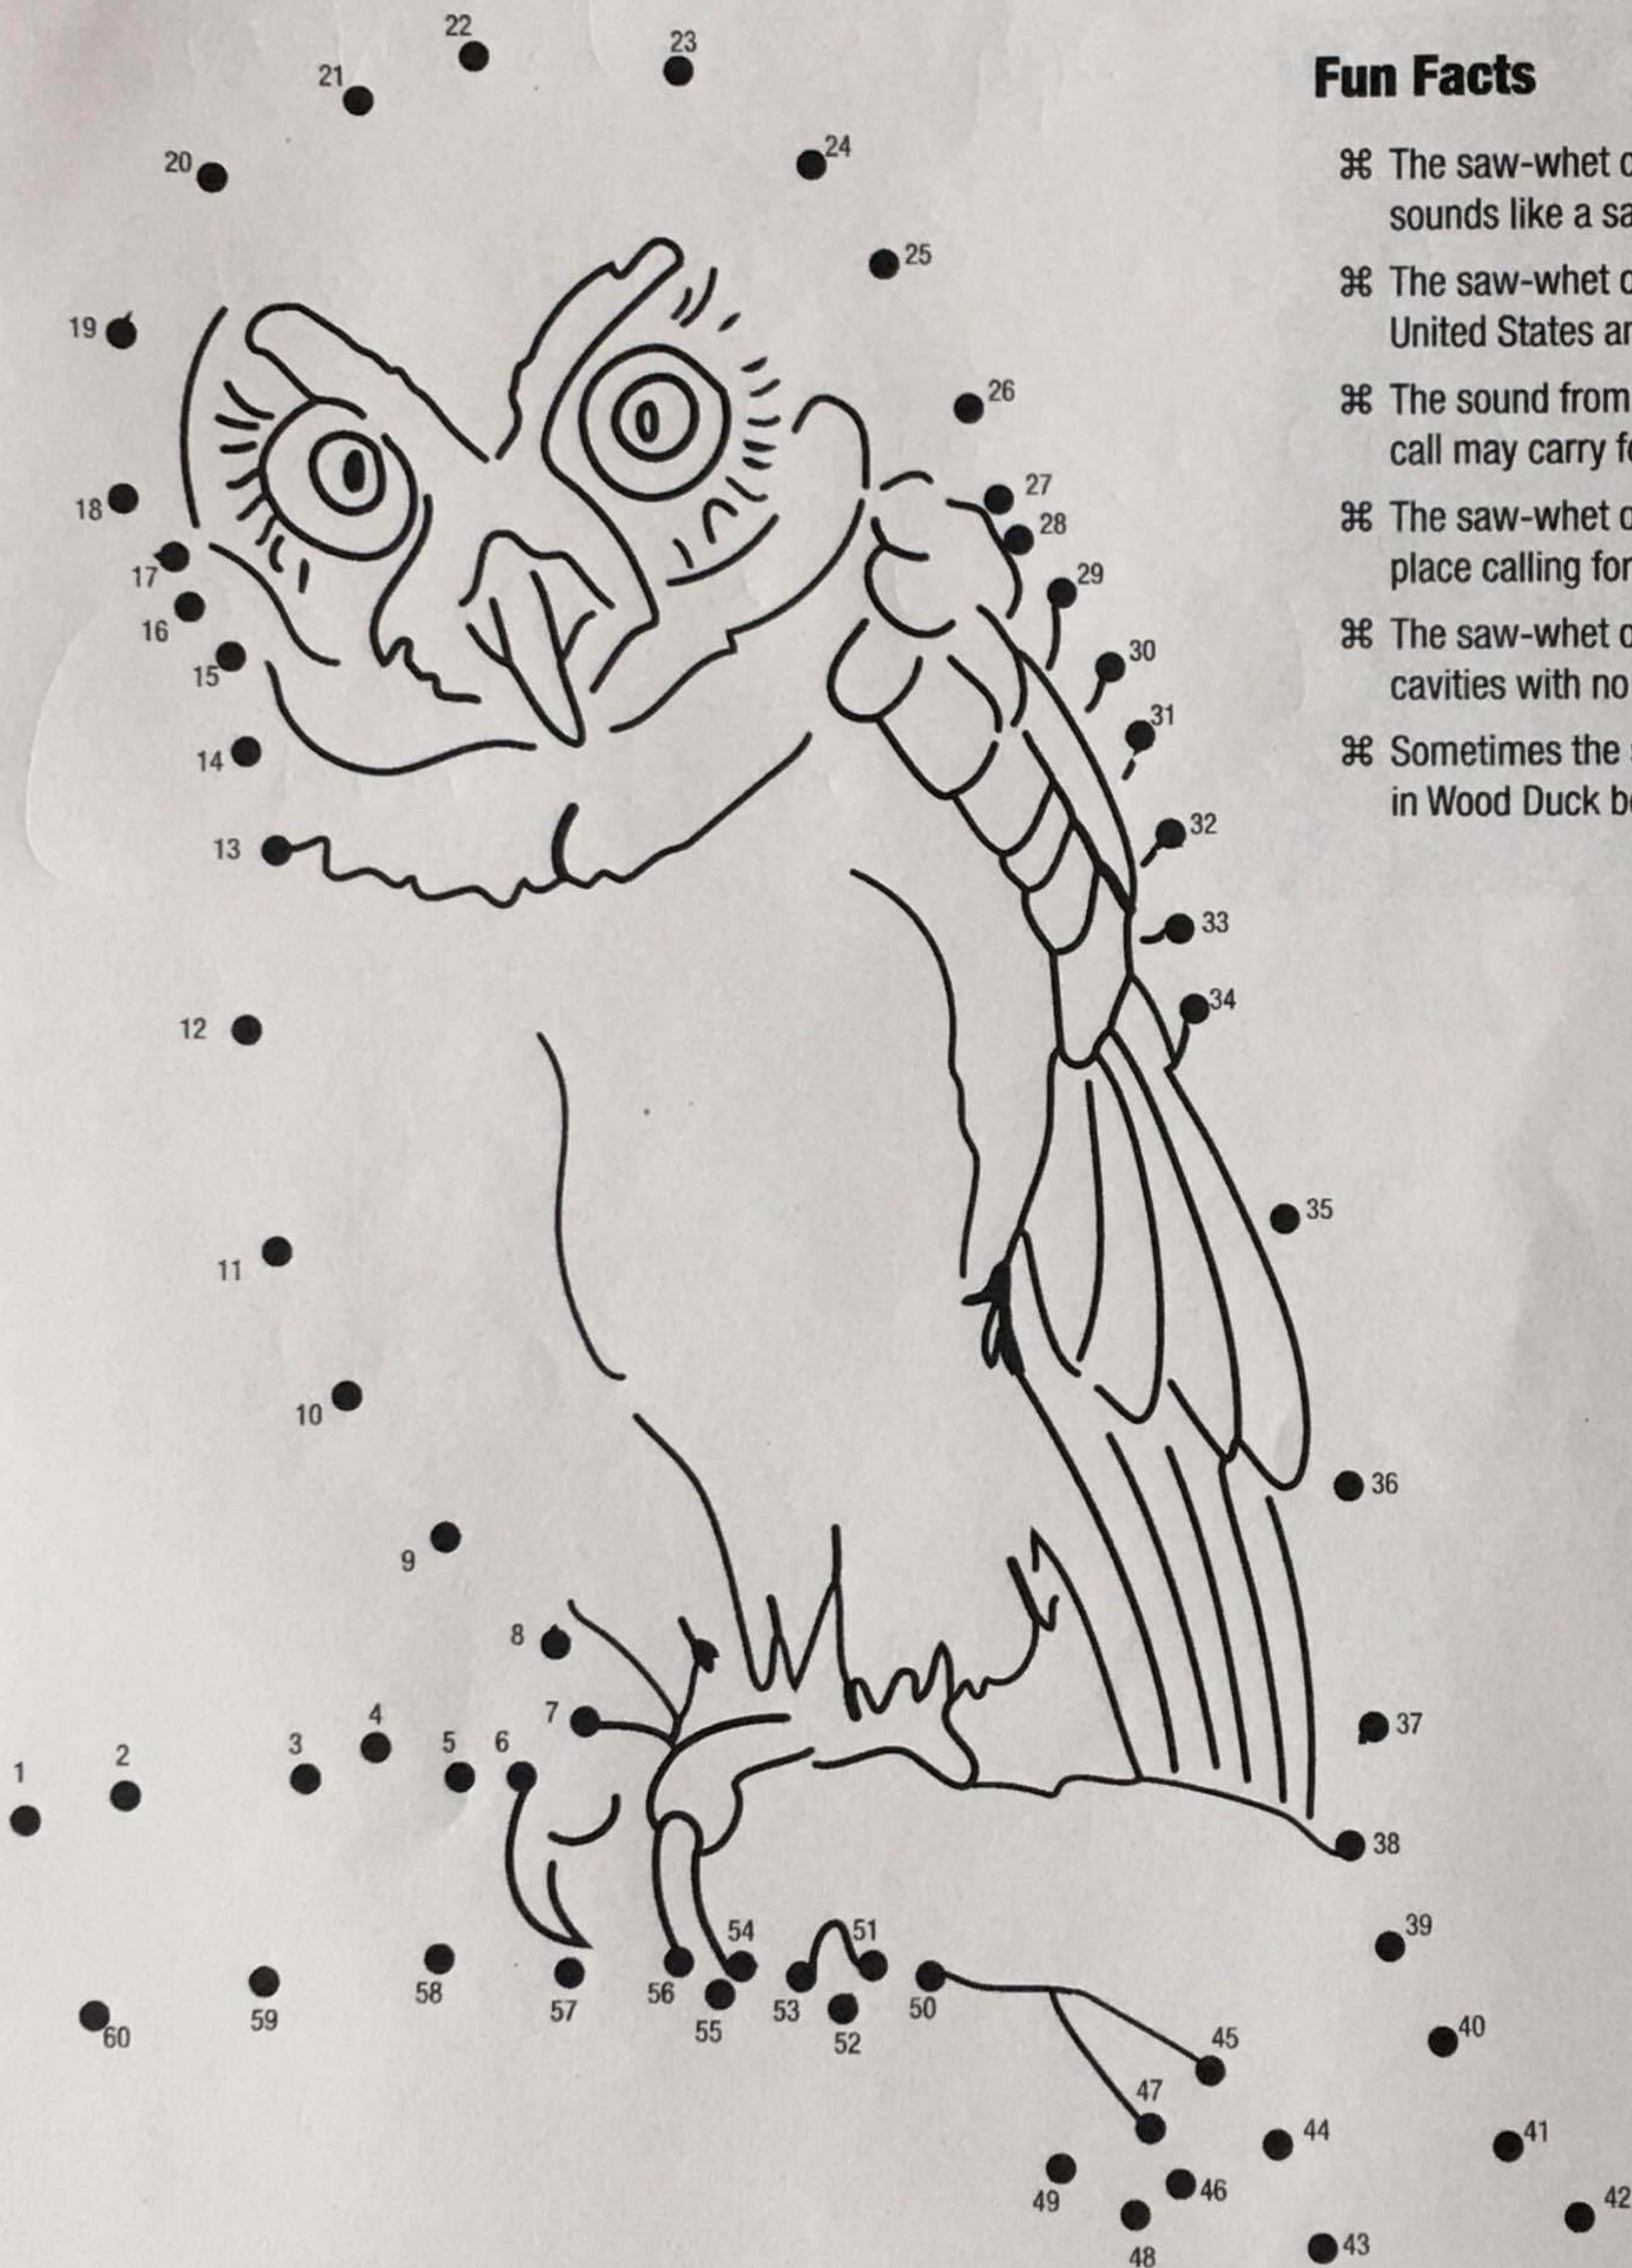

# Northern Saw-whet Owl

## Fun Facts

- ⌘ The saw-whet owl's mating call sounds like a saw being sharpened.
- ⌘ The saw-whet owl lives in northern United States and southern Canada.
- ⌘ The sound from the saw-whet owl call may carry for over 1/2 mile.
- ⌘ The saw-whet owl can sit in one place calling for hours at a time.
- ⌘ The saw-whet owl nests in tree cavities with no lining.
- ⌘ Sometimes the saw-whet owl nests in Wood Duck boxes.